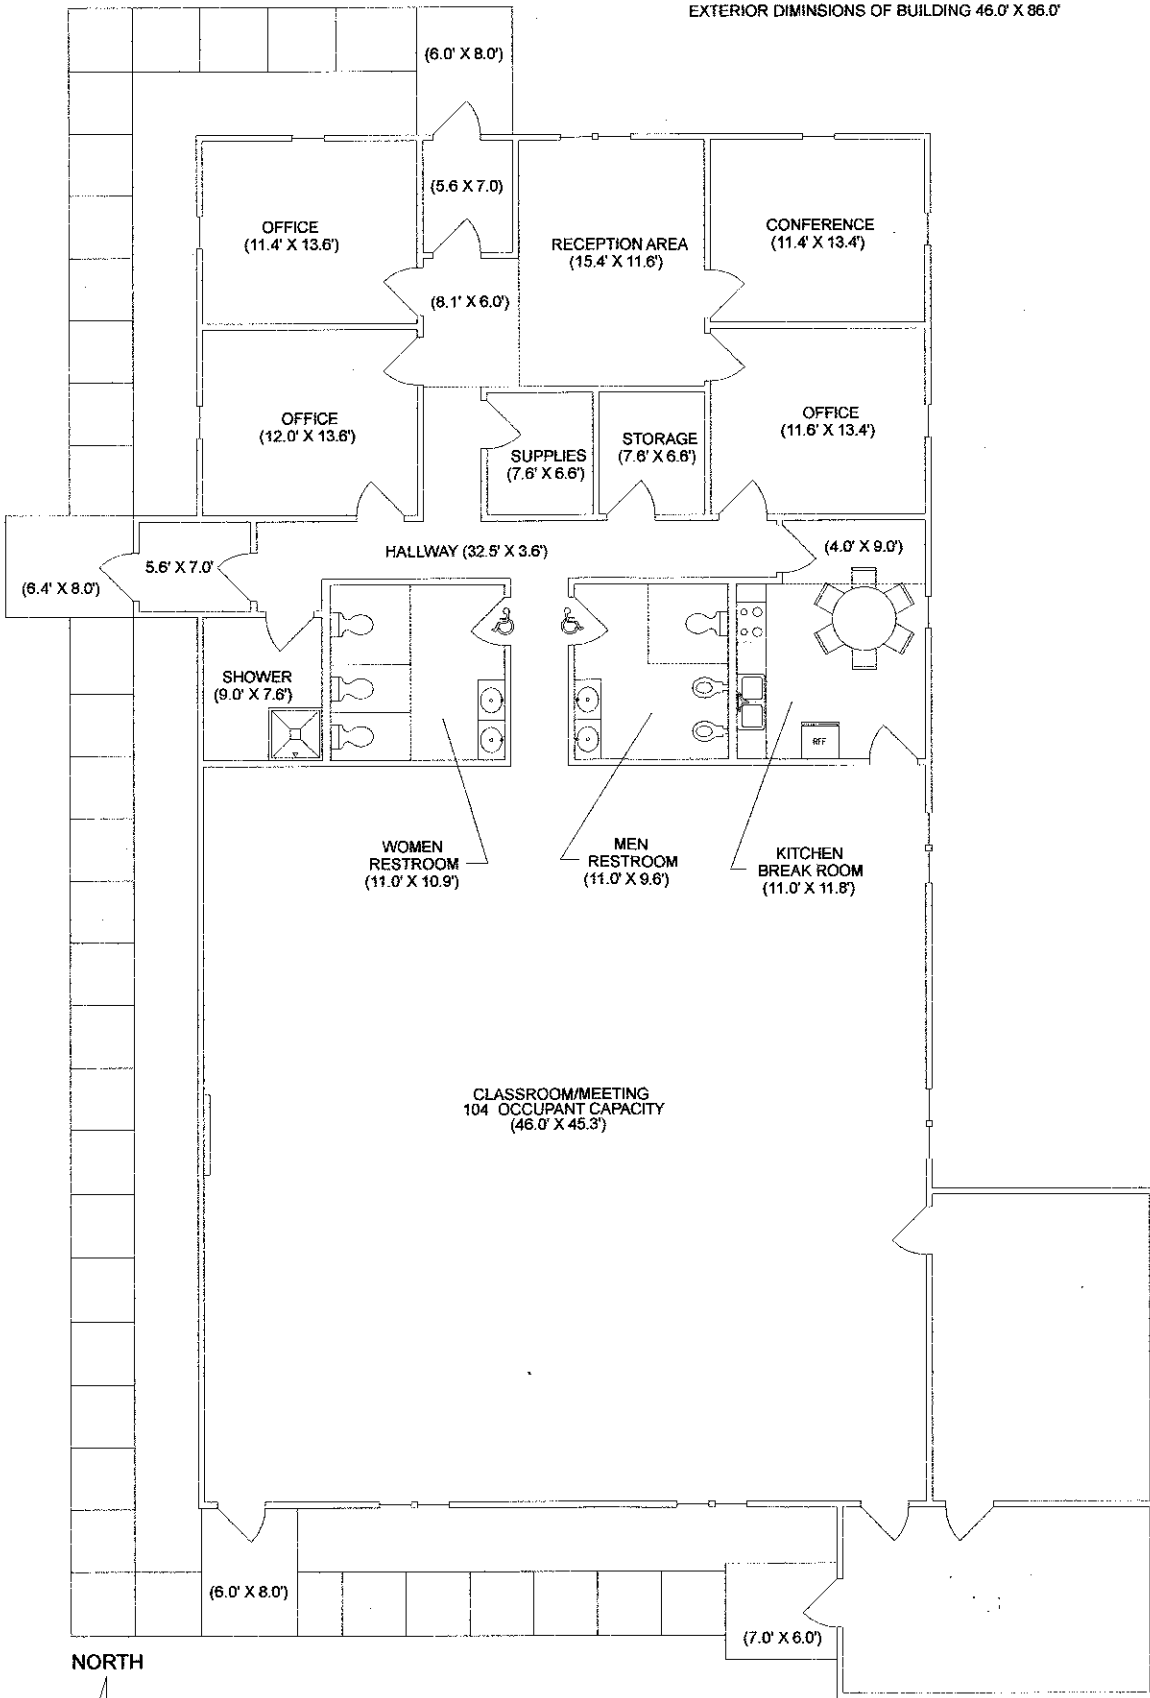

EXTERIOR DIMENSIONS OF BUILDING 46.0' X 86.0'

NORTH

PRELIMINARY PLAN VIEW
TURFGRASS RESEARCH BUILDING
104 OCCUPANCY CLASSROOM/MEETING ROOM
12-15-2003

turfbl1.skf